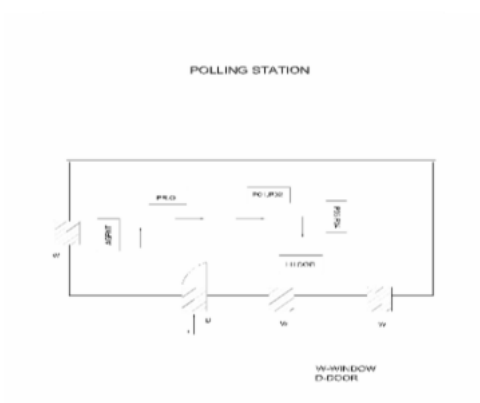

Nazri Naksha

Google Map View

Polling Station Building Front View

Polling Station Front View

Cad View

Key MAP View