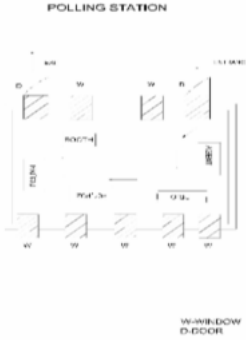

Nazri Naksha

Google Map View

Polling Station Building Front View

Polling Station Front View

Cad View

Key MAP View