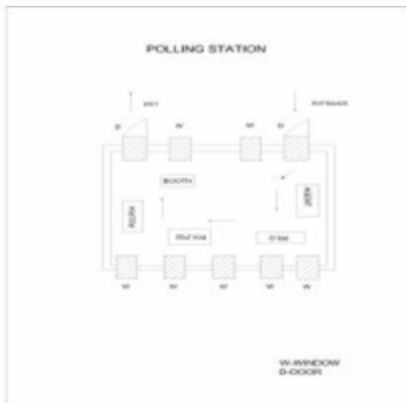

Nazri Naksha

Google Map View

Polling Station Building Front View

Polling Station Front View

Cad View

Key MAP View