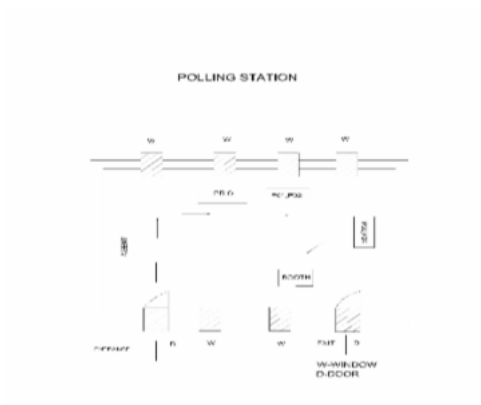

Nazri Naksha

Google Map View

Polling Station Building Front View

Polling Station Front View

Cad View

Key MAP View