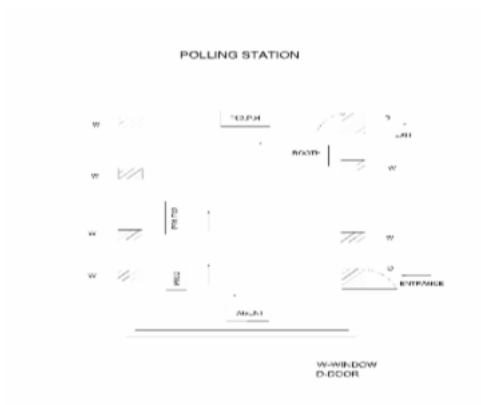

Nazri Naksha

Google Map View

Polling Station Building Front View

Polling Station Front View

Cad View

Key MAP View