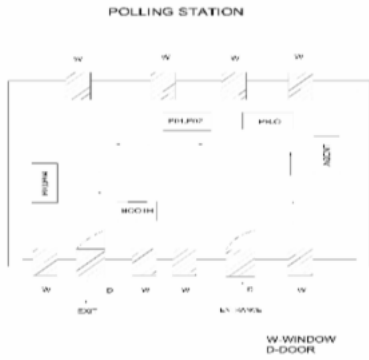

Nazri Naksha

Google Map View

Polling Station Building Front View

Polling Station Front View

Cad View

Key MAP View