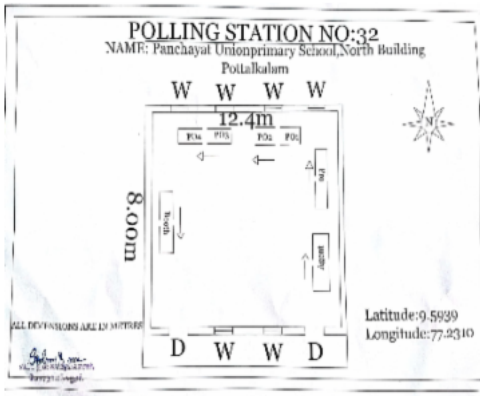

Nazri Naksha

Google Map View

Polling Station Building Front View

Polling Station Front View

Cad View

Key MAP View