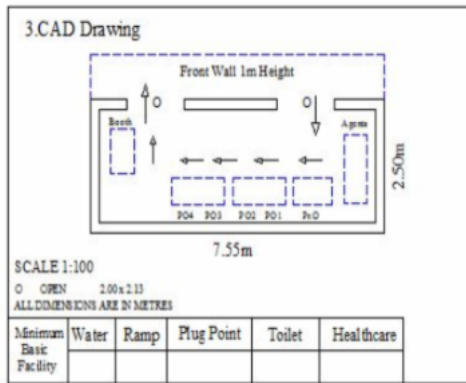

Nazri Naksha

Google Map View

Polling Station Building Front View

Polling Station Front View

Cad View

Key MAP View