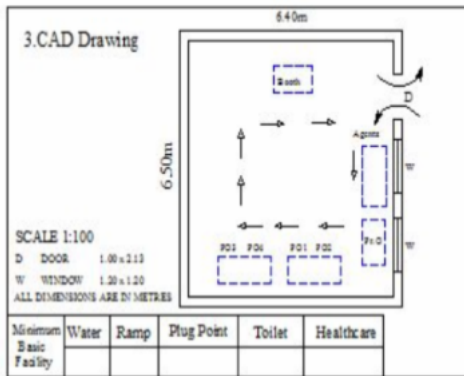

Nazri Naksha

Google Map View

Polling Station Building Front View

Polling Station Front View

Cad View

Key MAP View