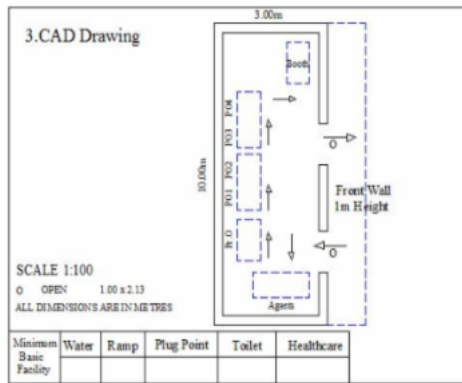

Nazri Naksha

Google Map View

Polling Station Building Front View

Polling Station Front View

Cad View

Key MAP View