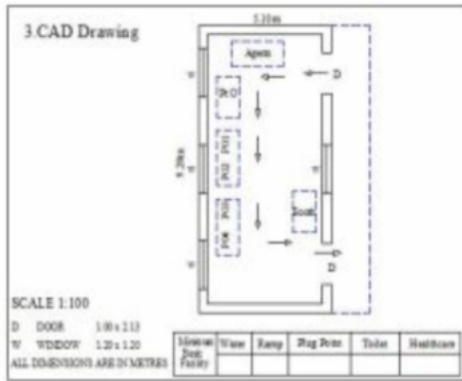

Nazri Naksha

Google Map View

Polling Station Building Front View

Polling Station Front View

Cad View

Key MAP View