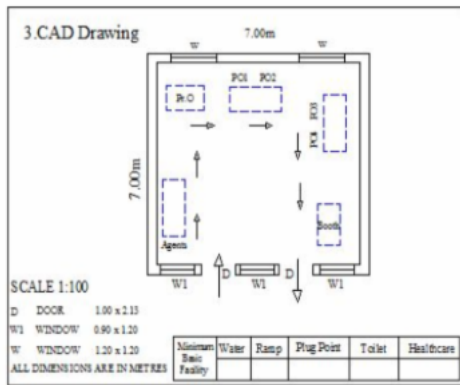

Nazri Naksha

Google Map View

Polling Station Building Front View

Polling Station Front View

Cad View

Key MAP View