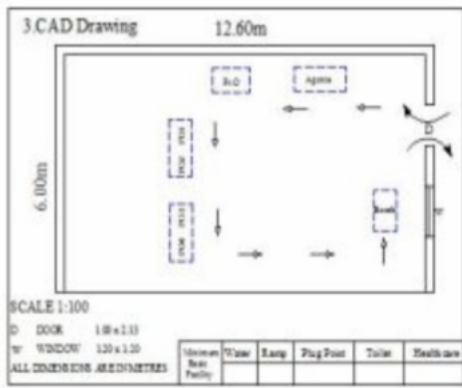

Nazri Naksha

Google Map View

Polling Station Building Front View

Polling Station Front View

Cad View

Key MAP View