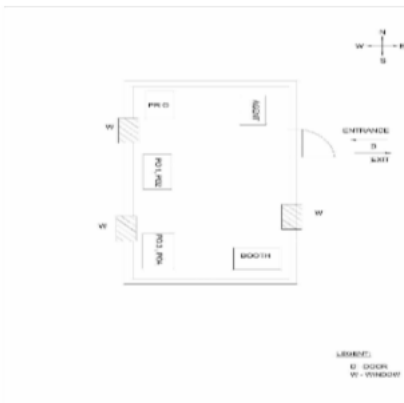

Nazri Naksha

Google Map View

Polling Station Building Front View

Polling Station Front View

Cad View

Key MAP View