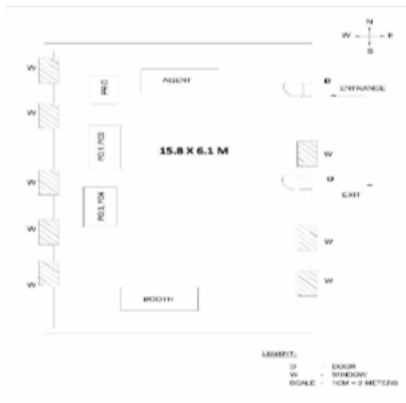

Nazri Naksha

Google Map View

Polling Station Building Front View

Polling Station Front View

Cad View

Key MAP View