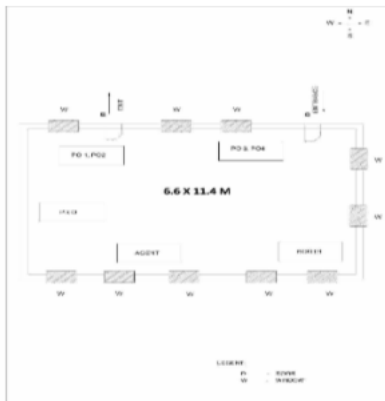

Nazri Naksha

Google Map View

Polling Station Building Front View

Polling Station Front View

Cad View

Key MAP View