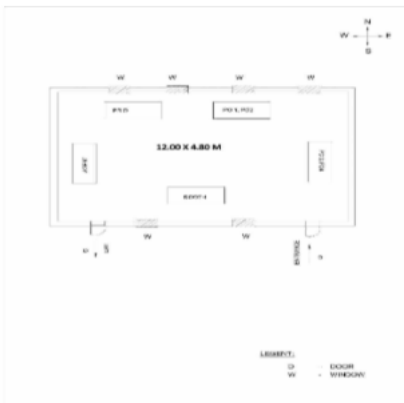

Nazri Naksha

Google Map View

Polling Station Building Front View

Polling Station Front View

Cad View

Key MAP View