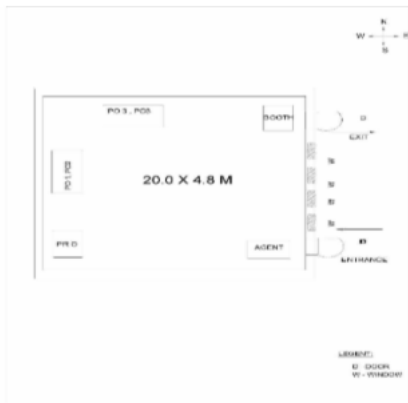

Nazri Naksha

Google Map View

Polling Station Building Front View

Polling Station Front View

Cad View

Key MAP View