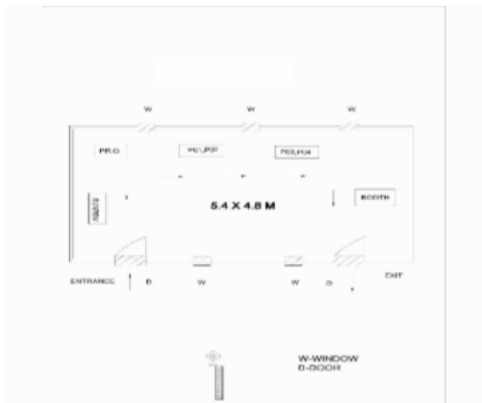

Nazri Naksha

Google Map View

Polling Station Building Front View

Polling Station Front View

Cad View

Key MAP View