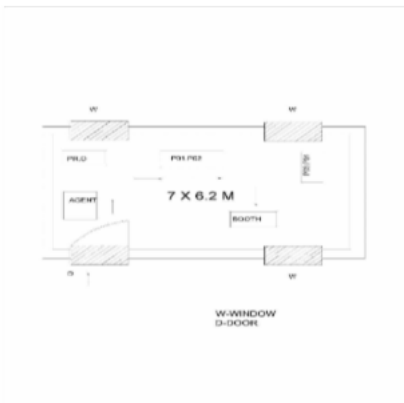

Nazri Naksha

Google Map View

Polling Station Building Front View

Polling Station Front View

Cad View

Key MAP View