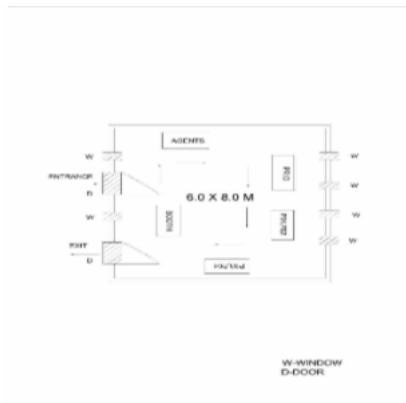

Nazri Naksha

Google Map View

Polling Station Building Front View

Polling Station Front View

Cad View

Key MAP View