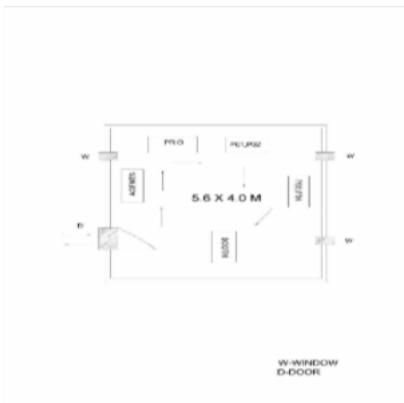

Nazri Naksha

Google Map View

Polling Station Building Front View

Polling Station Front View

Cad View

Key MAP View