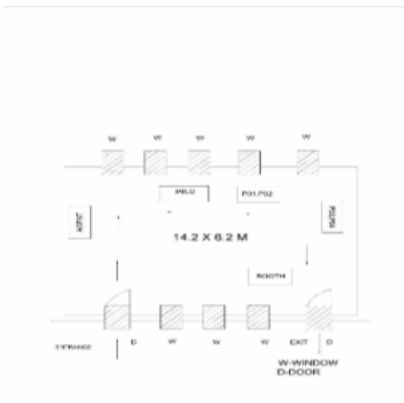

Nazri Naksha

Google Map View

Polling Station Building Front View

Polling Station Front View

Cad View

Key MAP View