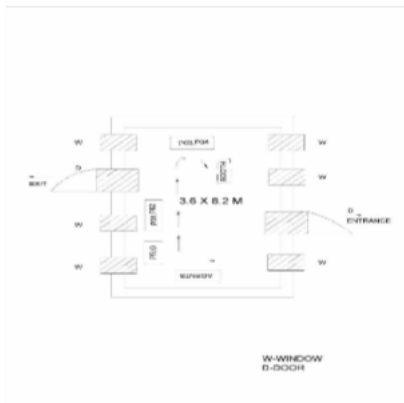

Nazri Naksha

Google Map View

Polling Station Building Front View

Polling Station Front View

Cad View

Key MAP View