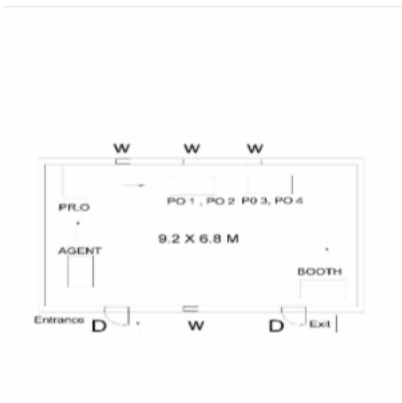

Nazri Naksha

Google Map View

Polling Station Building Front View

Polling Station Front View

Cad View

Key MAP View