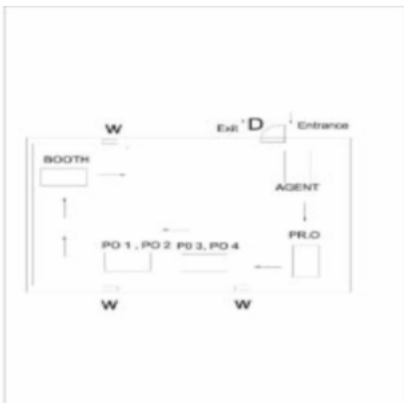

Nazri Naksha

Google Map View

Polling Station Building Front View

Polling Station Front View

Cad View

Key MAP View