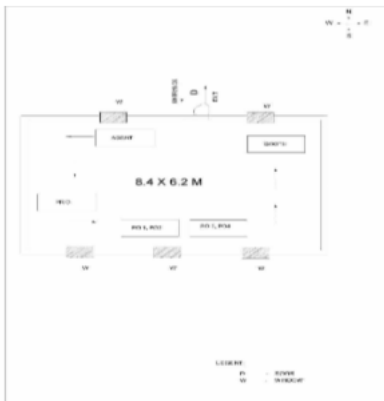

Nazri Naksha

Google Map View

Polling Station Building Front View

Polling Station Front View

Cad View

Key MAP View