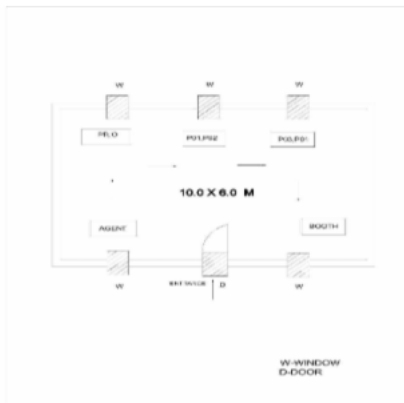

Nazri Naksha

Google Map View

Polling Station Building Front View

Polling Station Front View

Cad View

Key MAP View