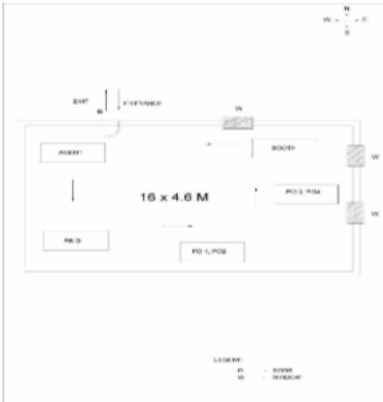

Nazri Naksha

Google Map View

Polling Station Building Front View

Polling Station Front View

Cad View

Key MAP View