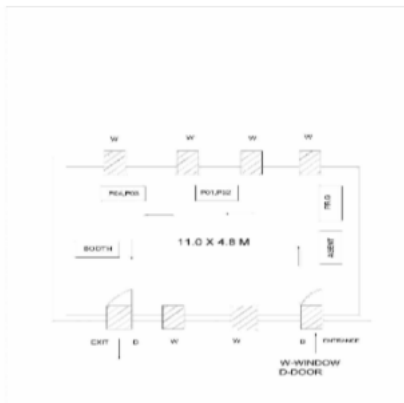

Nazri Naksha

Google Map View

Polling Station Building Front View

Polling Station Front View

Cad View

Key MAP View