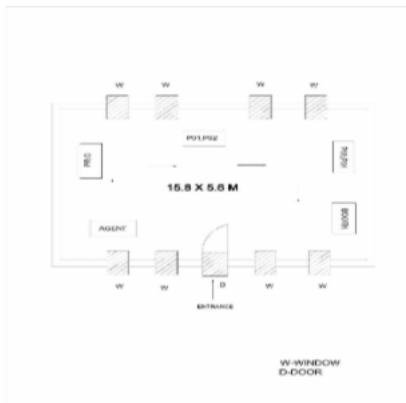

Nazri Naksha

Google Map View

Polling Station Building Front View

Polling Station Front View

Cad View

Key MAP View