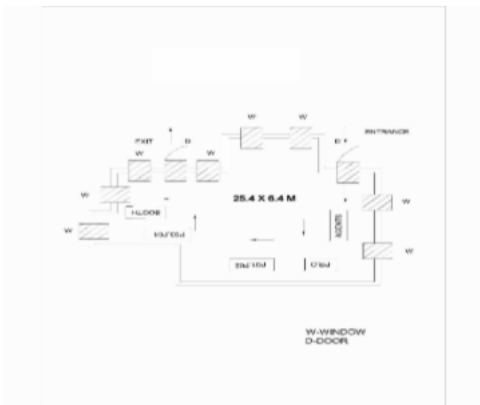

Nazri Naksha

Google Map View

Polling Station Building Front View

Polling Station Front View

Cad View

Key MAP View