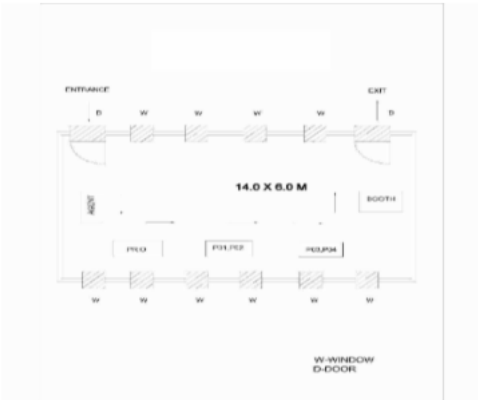

Nazri Naksha

Google Map View

Polling Station Building Front View

Polling Station Front View

Cad View

Key MAP View