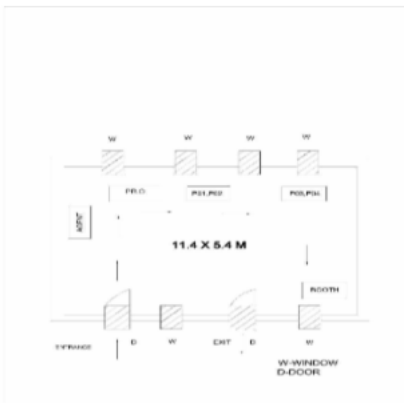

Nazri Naksha

Google Map View

Polling Station Building Front View

Polling Station Front View

Cad View

Key MAP View