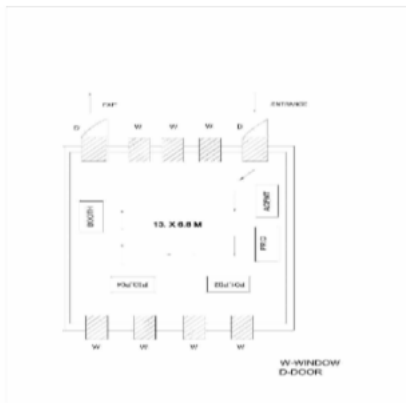

Nazri Naksha

Google Map View

Polling Station Building Front View

Polling Station Front View

Cad View

Key MAP View