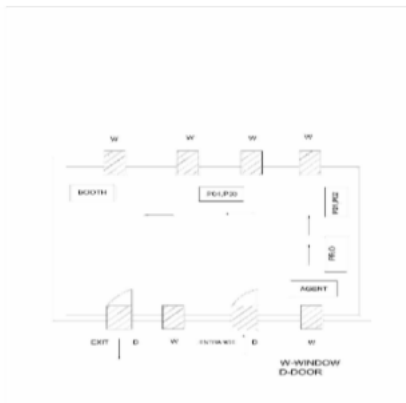

Nazri Naksha

Google Map View

Polling Station Building Front View

Polling Station Front View

Cad View

Key MAP View