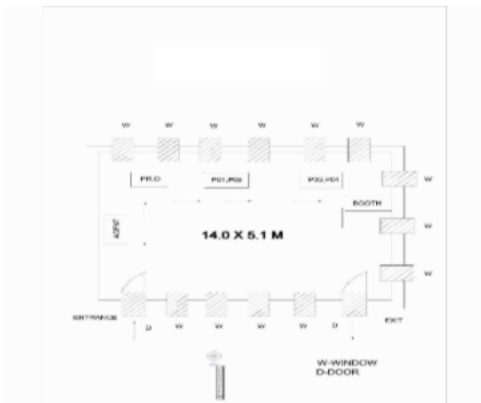

Nazri Naksha

Google Map View

Polling Station Building Front View

Polling Station Front View

Cad View

Key MAP View