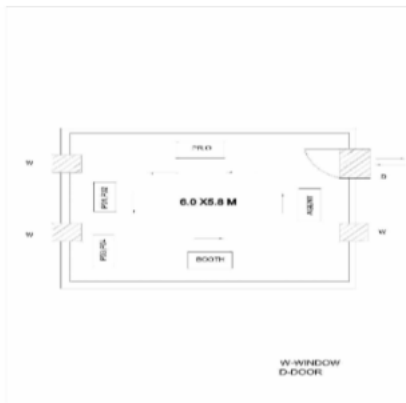

Nazri Naksha

Google Map View

Polling Station Building Front View

Polling Station Front View

Cad View

Key MAP View