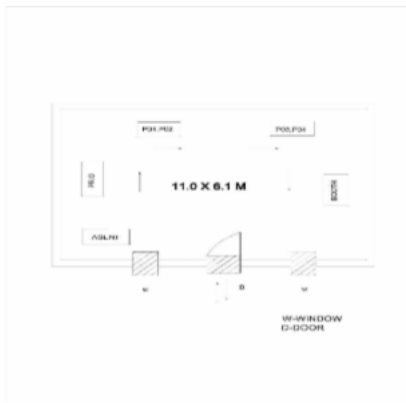

Nazri Naksha

Google Map View

Polling Station Building Front View

Polling Station Front View

Cad View

Key MAP View