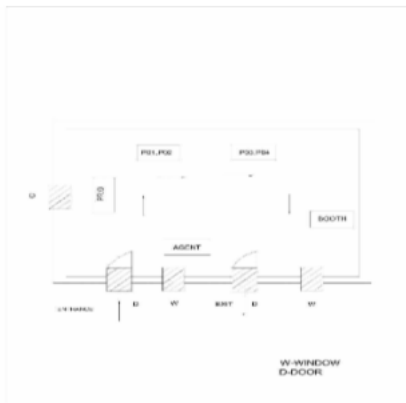

Nazri Naksha

Google Map View

Polling Station Building Front View

Polling Station Front View

Cad View

Key MAP View