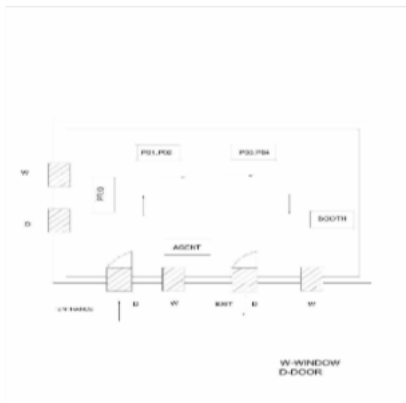

Nazri Naksha

Google Map View

Polling Station Building Front View

Polling Station Front View

Cad View

Key MAP View