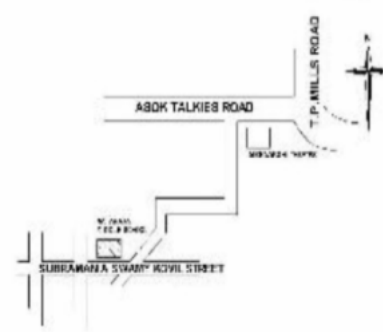

Nazri Naksha

Google Map View

Polling Station Building Front View

Polling Station Front View

Cad View

Key MAP View

Cad Drawing

key map