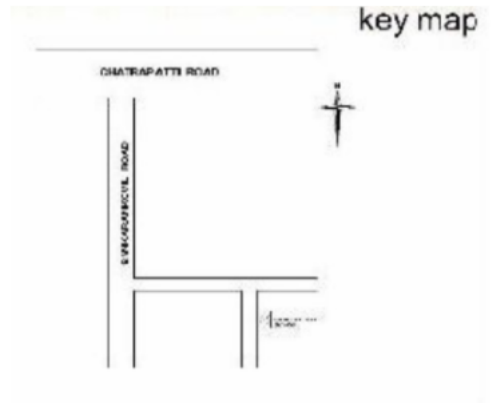

Nazri Naksha

Google Map View

Polling Station Building Front View

Polling Station Front View

Cad View

Key MAP View

Cad Drawing

key map