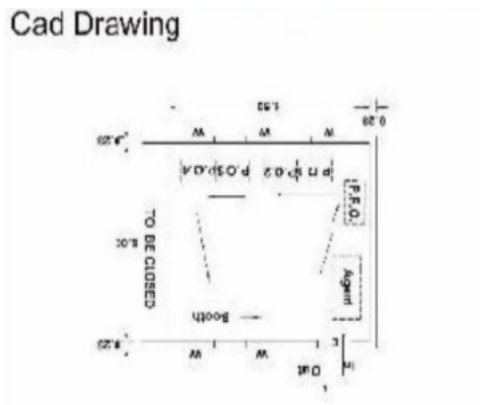

Nazri Naksha

Google Map View

Polling Station Building Front View

Polling Station Front View

Cad View

Key MAP View