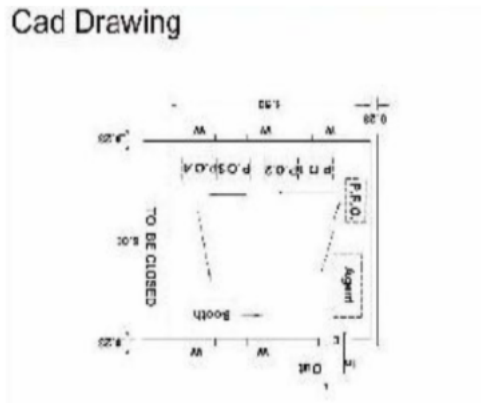

Nazri Naksha

Google Map View

Polling Station Building Front View

Polling Station Front View

Cad View

Key MAP View