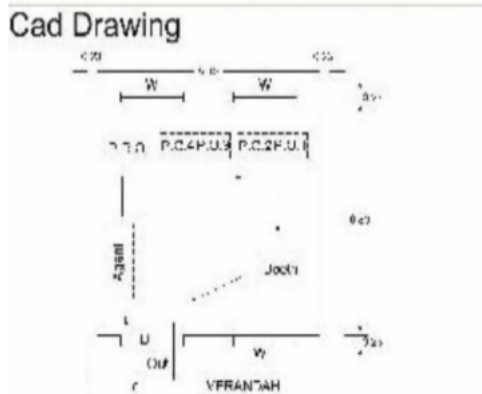

Nazri Naksha

Google Map View

Polling Station Building Front View

Polling Station Front View

Cad View

Key MAP View