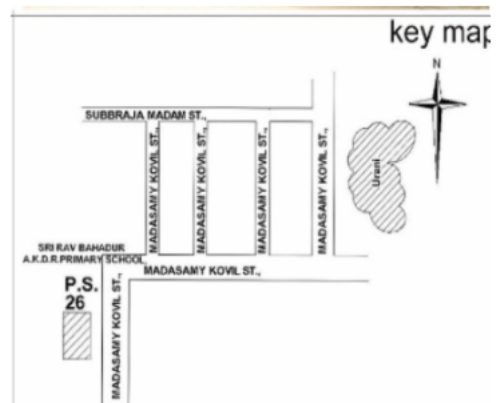

Cad View

Key MAP View

Cad Drawing