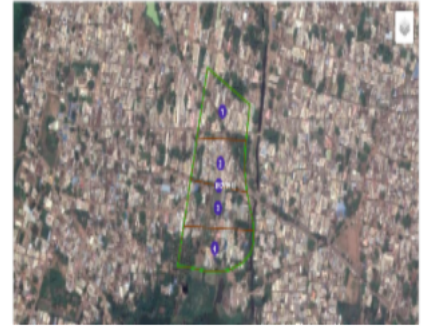

Nazri Naksha

Google Map View