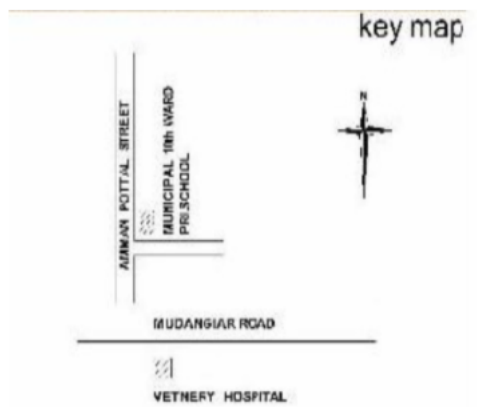

Cad View

Key MAP View

Cad Drawing