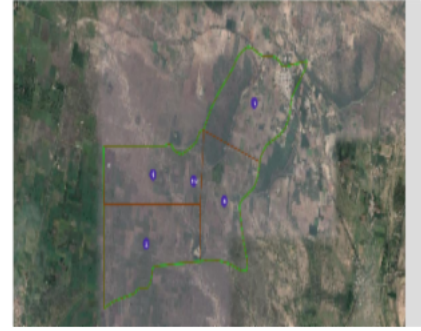

Nazri Naksha

Google Map View